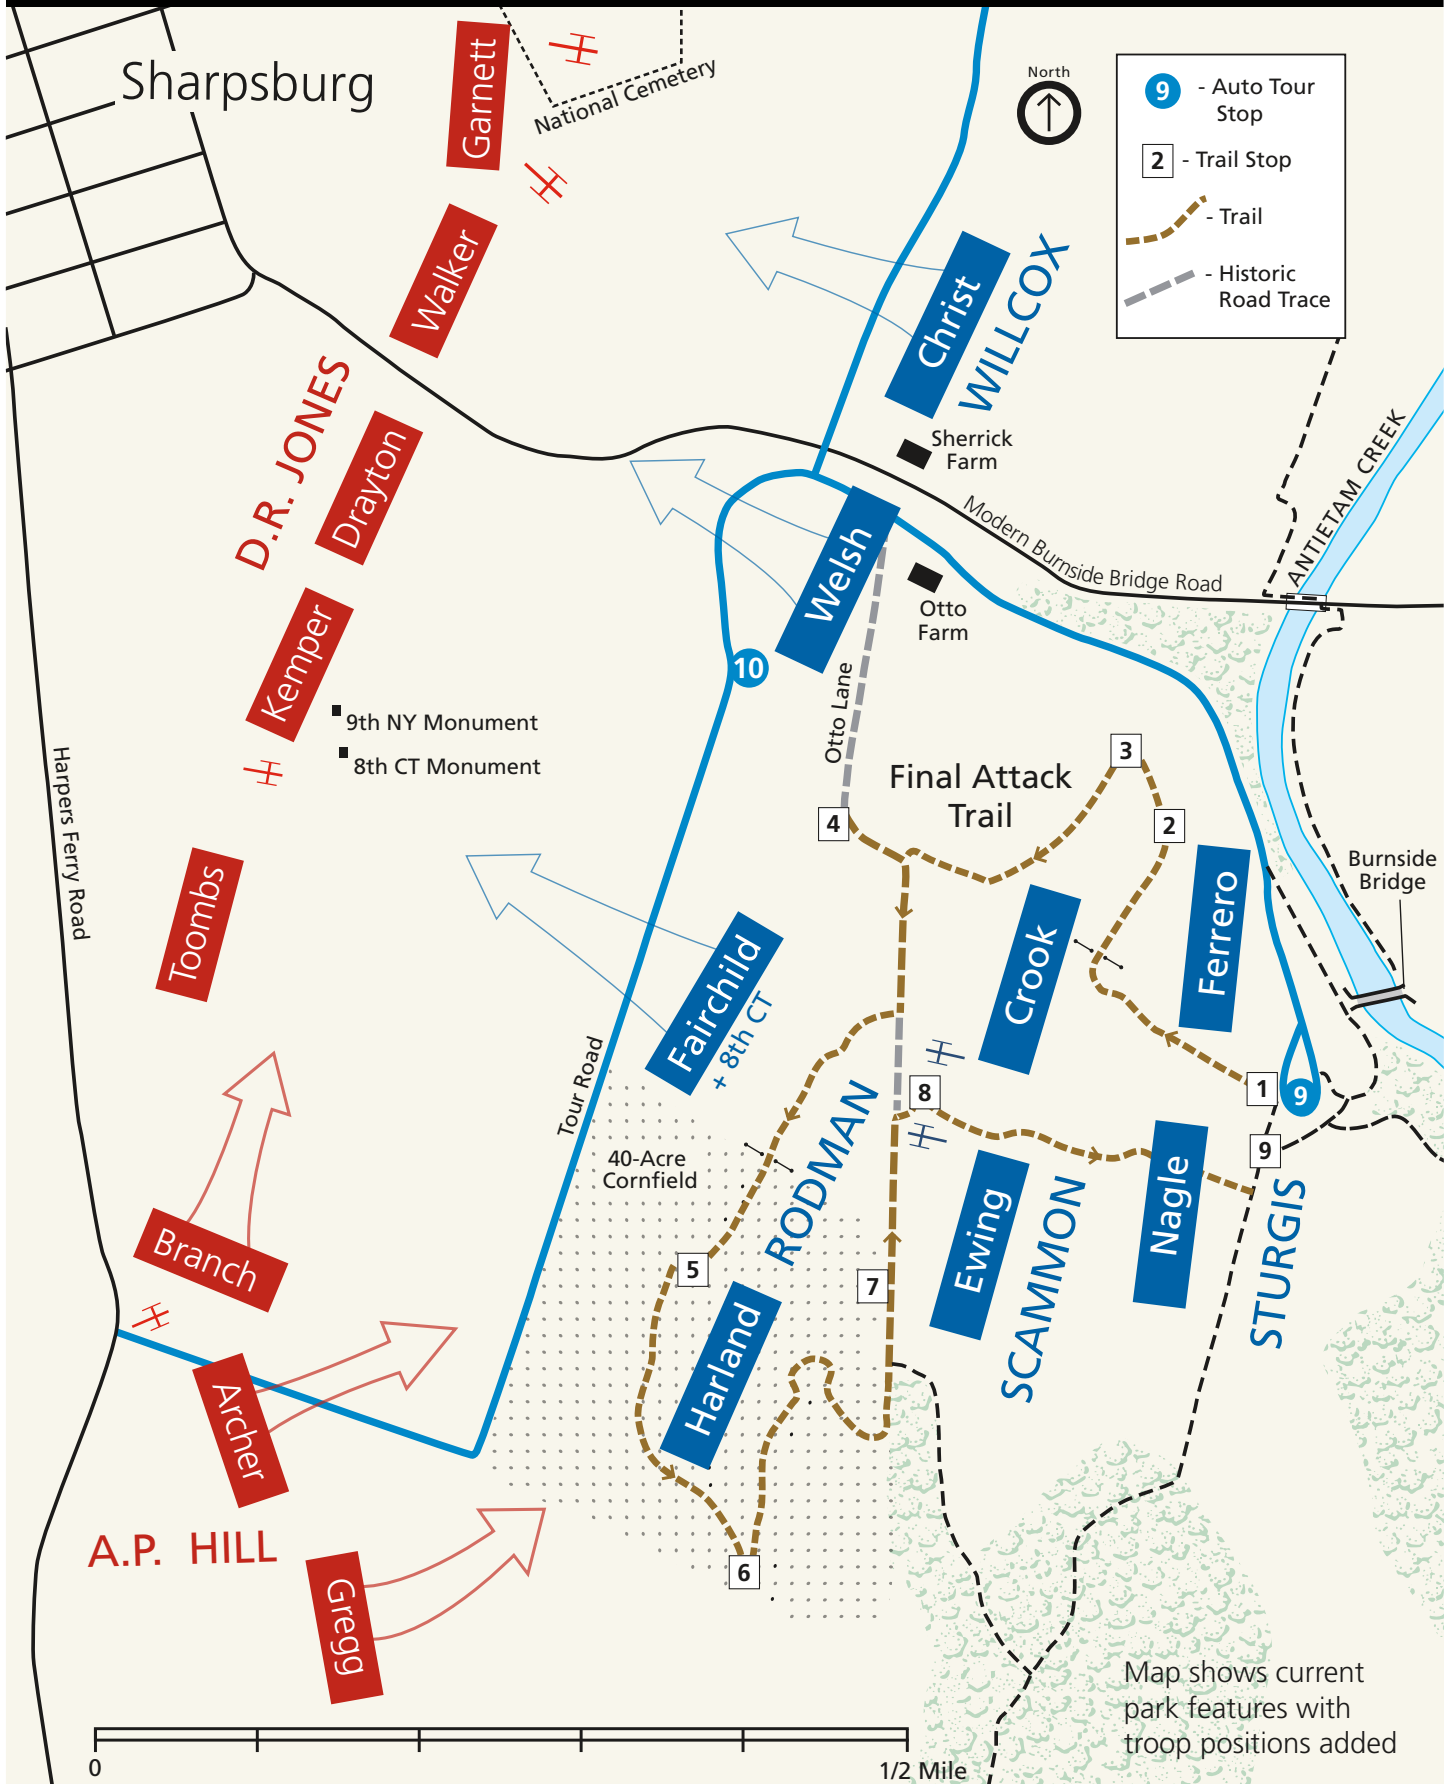

Final Attack Trail Podcast Map

Antietam National Battlefield

Map shows current park features with troop positions added